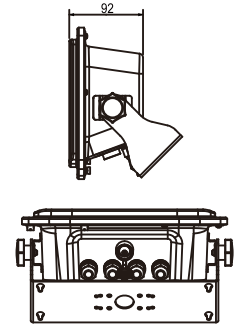

Peripherals:

Printer

Scanner

Keyboard

Mouse

Dimensions (mm) :

Model	NS7-40 Industrial Weighing
Housing	Stainless steel
Panel	Resistance touchscreen
Display	7 inch 800X480 color LCD display
Resolution	1/1 million
Operating System	TOS 2.0 Embedded system Option :Win CE sysytem
Memory	RAM: 1 GB Flash: 1 GB
Ports	1 x USB, 1 x RS-232, 1 x RJ45
Battery	Rechargeable battery for 20 hours continue use(Optional)