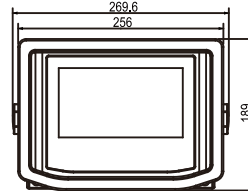

Peripherals:

Printer

Scanner

Keyboard

Mouse

Dimensions (mm) :

Model	NS7-40 Industrial Weighing
Housing	Stainless steel
Panel	Resistance touchscreen
Display	7 inch 800X480 color LCD display
Resolution	1/1 million
Operating System	TOS 2.0 Embedded system Option :Win CE sysytem
Memory	RAM: 1 GB Flash: 1 GB
Ports	1 x USB, 1 x RS-232, 1 x RJ45
Battery	Rechargeable battery for 20 hours continue use(Optional)