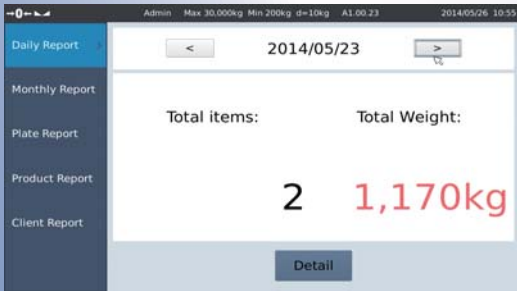

T-Touch

NS7 System Weighing Indicator

NS7-40 Industrial Weighing

Perfectly Computerized for Weighing management and control

Make your business more efficient and competitive

- Quick and easy to use high definition touchscreen display
- Accurate, fast and stable PowerAD weighing technology.
- Diversified weighing application software
- Graphic interactive operation increase productivity
- Multilingual information management system
- Versatility and customization in receipts and labels
- Weighing data can be integrated and SYNC by WiFi.

Peripherals:

Printer

Scanner

Keyboard

Mouse

Dimensions (mm) :

Model	NS7-40 Industrial Weighing
Housing	Stainless steel
Panel	Resistance touchscreen
Display	7 inch 800X480 color LCD display
Resolution	1/1 million
Operating System	TOS 2.0 Embedded system Option :Win CE sysytem
Memory	RAM: 1 GB Flash: 1 GB
Ports	1 x USB, 1 x RS-232, 1 x RJ45
Battery	Rechargeable battery for 20 hours continue use(Optional)