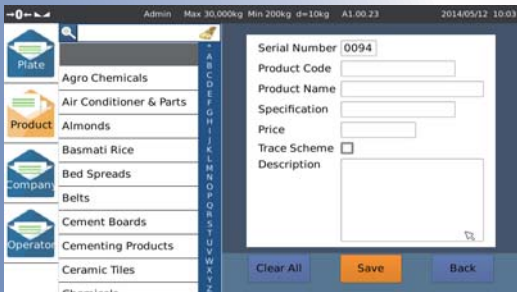

T-Touch

NS7 System Weighing Indicator

NS7-40 Industrial Weighing

Perfectly Computerized for Weighing management and control

Make your business more efficient and competitive

- Quick and easy to use high definition touchscreen display
- Accurate, fast and stable PowerAD weighing technology.
- Diversified weighing application software
- Graphic interactive operation increase productivity
- Multilingual information management system
- Versatility and customization in receipts and labels
- Weighing data can be integrated and SYNC by WiFi.

- **Graphic operation interface**

Graphic interactive operation interface, quick and easy to use. It help you increase productivity and avoid mistakes.

- **Multilingual information management system**

Computerized product management system, easily input and call out PLU. It support multi-language operating environment.

- **Customized daily and product report**

It support produce diversified daily reports and product report on screen or export to a PC software.

- **Versatility in receipts and labels**

By RS-232, It can connected to a ticket or label printer. Many ticket and label formats can be selected from display. Also Customized printing format available for different customers' needs.